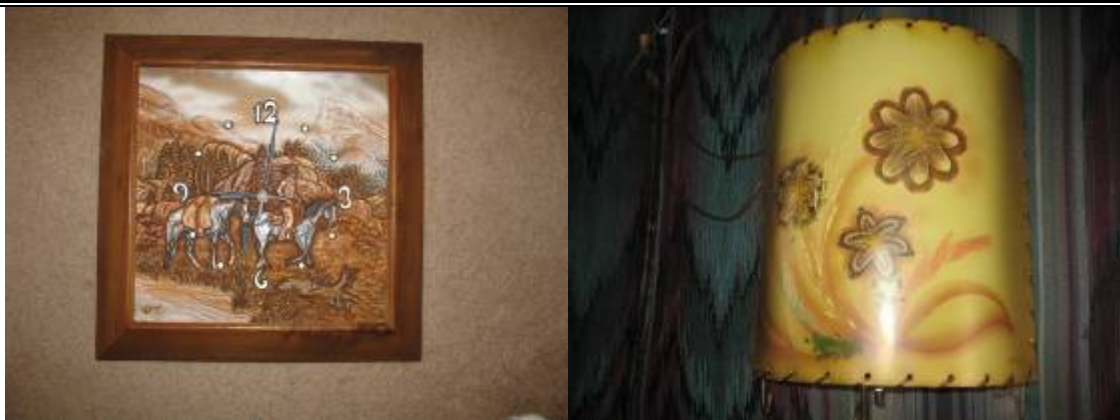

- Western Carved Leather Clock by Chip Boehm (dated 1980)
- Prokop Feather Lamp